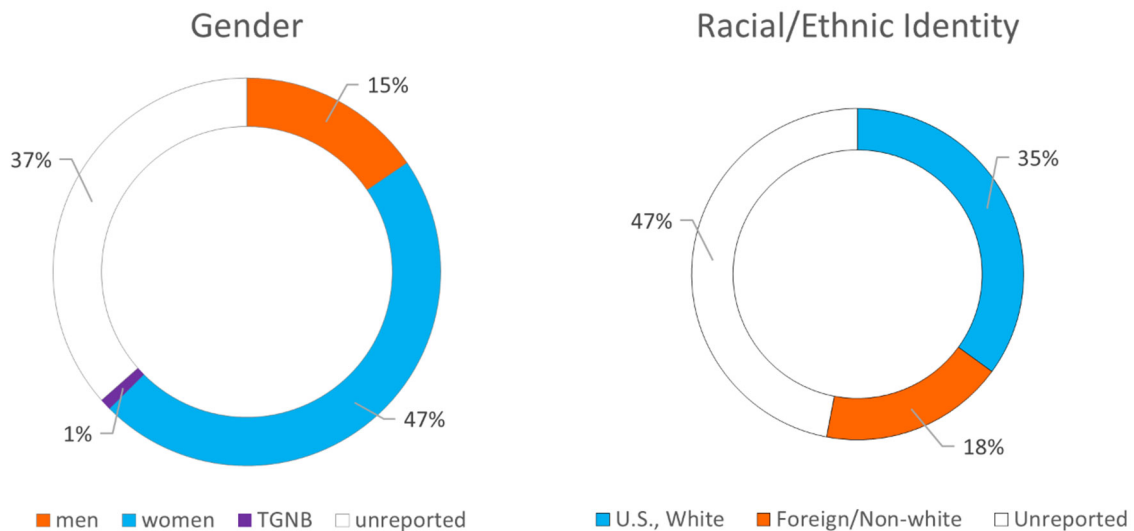

2013	2014	2015	2016	2017	2018	2019	2020	2021	2022	3/15/2023
1457	1563	1950	2271	2263	2254	2074	1963	1474	1558	1375
% change	+7.3%	+24.8%	+16.5%	-0.4%	-0.4%	-8.0%	-5.4%	-24.9%	+5.7%	

II. Membership demographics 2022: I would like to be able to report on membership demographics as the association has an interest in understanding demographic changes in its membership through time. However, we do not possess these data for a large proportion of our membership. Changes to the membership renewal process to facilitate gathering these data upon membership renewal may be warranted.

TGNB = Transgender/Non-binary